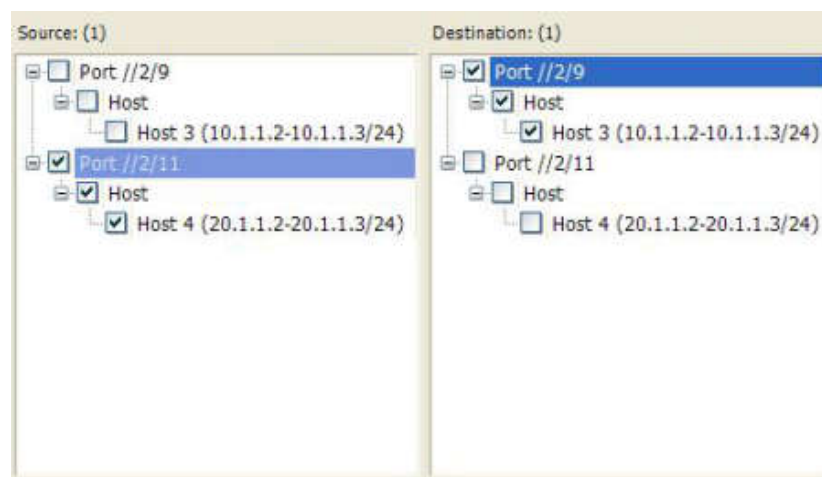

1 to 10 of 245 rows

-- First Prev 1 2 3 4 5 Next Last --

云升级

单端口报文回放

VS

双端口，还原真实流量方向

State	Active	Name	Index	Controlled By	Traffic Pattern	Type	Tx Port	Rx Port
	<input checked="" type="checkbox"/>	StreamBlock 3	0	generator	Pair	Port	Port //3/7	Any
	<input checked="" type="checkbox"/>	StreamBlock 4	1	generator	Pair	Port	Port //3/7	Any
	<input checked="" type="checkbox"/>	StreamBlock 5	2	generator	Pair	Port	Port //3/7	Any
	<input checked="" type="checkbox"/>	StreamBlock 6	3	generator	Pair	Port	Port //3/7	Any