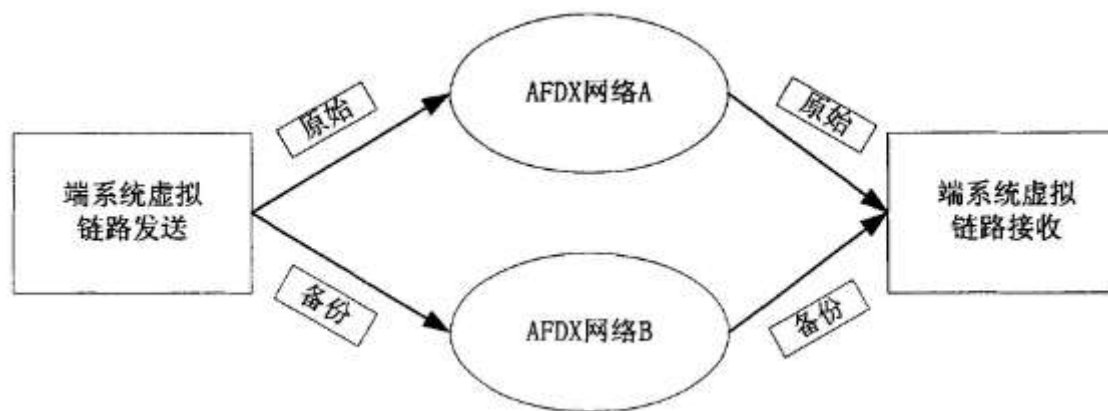

支持多个终端系统和交换设备的同时模拟